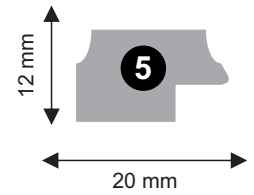

mm	Packing	Weight	Rate
12	200 PC	200	

BRIGHT Premium

Series BR2

1 Box /180 PC

BR2-(ES)-01-G2

BR2-(ER)-01-G2

BR2-(ES)-02-S2

BR2-(ER)-02-S2