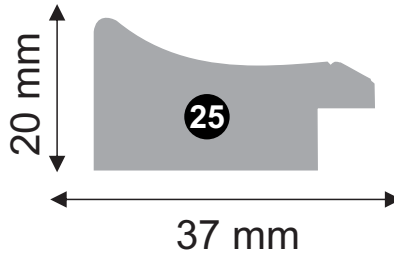

BR6(C)-02-S

BR6(C)-03-G

BR6(C)-09-G

BR6(C)-10-G