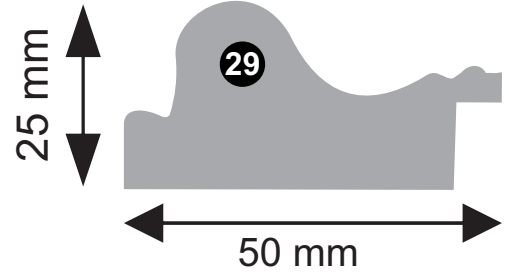

BRIGHT Premium

1 Box /50 PC

Series BR7

BR7(M1)-01