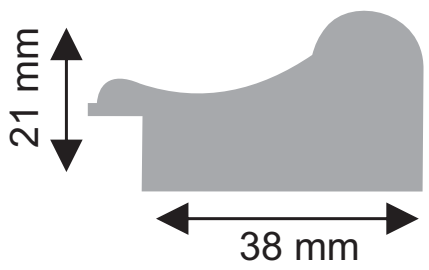

BRIGHT Premium

Series BR6(C)

26
EN

EN

mm	Packing	Weight	Rate
38	75 PC	580